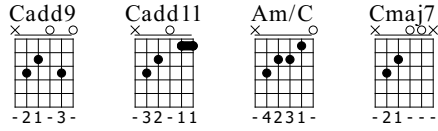

Trabajando La Escala

Music by Riff Master

Standard tuning

♩ = 120

E-Gt

mf

T
A
B 3 5 2 3 5 2 4 5

Cadd9 Cadd11 Am/C